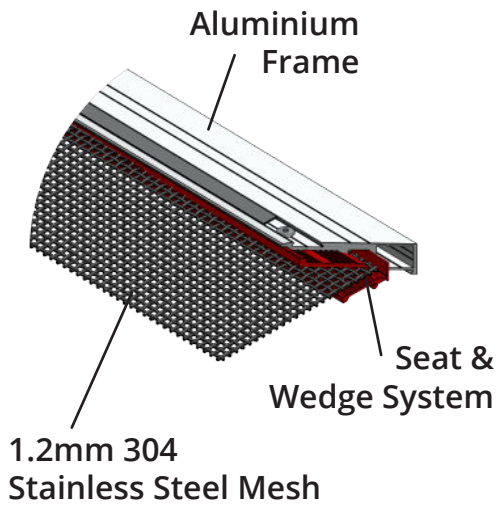

BENEFITS OF THE SCREENGUARD EXTREME SYSTEM

Tested to AS1170.2 & AS5039

Corrosion Resistant

Compatible with a range of hardware

Backed by a 10 year warranty

TECHNICAL SPECIFICATIONS

Applications

ScreenGuard Extreme is available in a variety of applications including as a hinged door, sliding door, window screen, patio enclosure.

Mesh Type

Made with high quality 304 stainless steel mesh with a mesh strand size of 1.2mm.

Warranty

The ScreenGuard Extreme security system is backed by a 10 year warranty.

Australian Standards

ScreenGuard extreme has been tested to and exceeds Australian Standards AS5039 and AS1170.2

Colour

The aluminium frame used in the ScreenGuard Extreme system can be powdercoated in a variety of colours to match the style and aesthetic of your home.

SYDNEY HEAD OFFICE

T: (02) 8887 2888

E: sales@darleyaluminium.com.au

MELBOURNE

T: (03) 9238 3888

E: salesvic@darleyaluminium.com.au

BRISBANE

T: (07) 3287 1888

E: salesqld@darleyaluminium.com.au

PERTH

T: (08) 9437 2999

E: saleswa@darleyaluminium.com.au