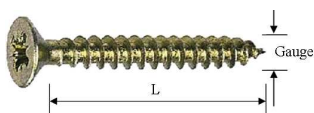

* Suits 2652 & 2659 corners

Please check with your local branch for stock availability.