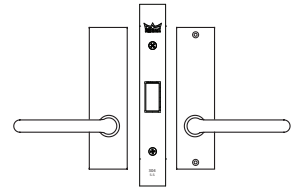

ST9602 KIT5T S30 PASSAGE LATCH SSS

TIMBER DOOR KIT INCLUDING –

- ST9604 Passage Latch
- 6605/30 & 6606/30 Plate Furniture

ST9602 KIT6T S30 CLASSROOM AND STOREROOM LOCK SSS

TIMBER DOOR KIT INCLUDING –

- ST9602 Mortice Lock
- 6600/30 & 6606/30 Plate Furniture
- 9650C-DX Cam
- 9650C-DZ Cam
- 9630 Oval Cylinder (if ordered with cylinders)
- Can be supplied keyed alike