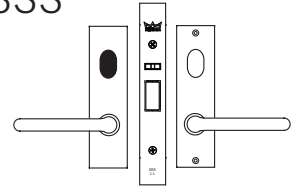

ST9602 KIT1T S30 DOUBLE CYLINDER ENTRY LOCK SSS

TIMBER DOOR KIT INCLUDING –

- ST9602 Mortice Lock
- 6600/30 & 6601/30 Plate Furniture
- 2 x 9650C-DX Cams
- 2 x 9650C-DZ Cams
- 2 x 9630 Oval Cylinder (if ordered with cylinders)
- Can be supplied keyed alike

ST9602 KIT3T S30 ENTRANCE AND OFFICE LOCK SSS

TIMBER DOOR KIT INCLUDING –

- ST9602 Mortice Lock
- 6600/30 & 6603/30 Plate Furniture
- 9650C-DW Cam
- 9640SA-DZ Snib Adaptor
- 9630 Oval Cylinder (if ordered with cylinder)
- Can be supplied keyed alike

ST9602 KIT5T S30 PASSAGE LATCH SSS

TIMBER DOOR KIT INCLUDING –

- ST9604 Passage Latch
- 6605/30 & 6606/30 Plate Furniture

ST9602 KIT6T S30 CLASSROOM AND STOREROOM LOCK SSS

TIMBER DOOR KIT INCLUDING –

- ST9602 Mortice Lock
- 6600/30 & 6606/30 Plate Furniture
- 9650C-DX Cam
- 9650C-DZ Cam
- 9630 Oval Cylinder (if ordered with cylinders)
- Can be supplied keyed alike

ST9602 KIT1A S30 DOUBLE CYLINDER ENTRY LOCK SSS

ALUMINIUM DOOR KIT INCLUDING –

- ST9602 Mortice Lock
- 6600/30 & 6601/30 Plate Furniture
- 2 x 9650C-DX Cams
- 2 x 9650C-DZ Cams
- 9660-41 Aluminium fixing kit
- 2 x 9630 Oval Cylinder (if ordered with cylinders)
- Can be supplied keyed alike

ST9602 KIT3A S30 ENTRANCE AND OFFICE LOCK SSS

ALUMINIUM DOOR KIT INCLUDING –

- ST9602 Mortice Lock
- 6600/30 & 6603/30 Plate Furniture
- 9650C-DW Cam
- 9640SA-DZ Snib Adaptor
- 9660-41 Aluminium fixing kit
- 9630 Oval Cylinder (if ordered with cylinder)
- Can be supplied keyed alike

ST9602 KIT5A S30 PASSAGE LATCH SSS

ALUMINIUM DOOR KIT INCLUDING –

- ST9604 Passage Latch
- 6605/30 & 6606/30 Plate Furniture
- 9660-41 Aluminium fixing kit

ST9602 KIT6A S30 CLASSROOM & STOREROOM LOCK SSS

ALUMINIUM DOOR KIT INCLUDING –