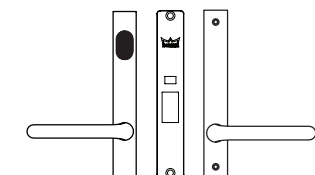

ST9212 KIT6 S30 CLASSROOM AND STOREROOM LOCK SSS

ALUMINIUM DOOR KIT INCLUDING –

- ST9212 Mortice Lock
- 6400/30 & 6406/30 Plate Furniture
- 9650C-DX Cam
- 9650C-DZ Cam
- 9630 Oval Cylinder (if ordered with cylinders)
- Can be supplied keyed alike

9660-41 ALUMINIUM DOOR FIXING KIT

FOR FIXING ST9602 MORTICE LOCKS ON ALUMINIUM DOORS AND FRAMES –

- Aluminium Door Strike Plate
- Aluminium Door Strike Plate Keeper Box
- Fixing brackets for lock body installation