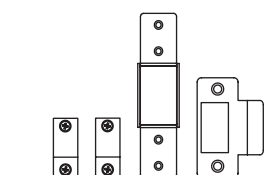

DORMA'S MORTICE LOCKS COMBINED WITH COASTAL SERIES PLATE FURNITURE PROVIDE THE PERFECT DOOR PACKAGE.

Y DORMA mortice lock kits for both timber and aluminium doors provide a hassle free way of ordering a lock and lever set. These kits provide a simple solution for the most common commercial entry applications and are conveniently packaged in one box for ease of supply. The kits come complete with a Mortice Lockset, Plate Door Furniture, Cylinder Cams and where applicable a Snib Adaptor and Oval Cylinder.

Kit Options						
Lock Type	Kit	Door Type	Furniture	Lever type	Cylinder	Finish
ST9602	1-Double Cylinder	A-Aluminium	S-6600	30-Noosa Lever	Std-Keyed To Differ	SSS
ST9212	3-Cylinder & Turn	T-Timber	S-6400		KA-Keyed Alike	
	5-Passage Latch				NC-No Cylinder	
	6-Cylinder Outside					

Y *For technical details about the products contained in this brochure please refer to our ST9600 Series II, ST9200 Series and Coastal Series brochures.

ST9212 KIT1 S30 DOUBLE CYLINDER ENTRY LOCK SSS

ALUMINIUM DOOR KIT INCLUDING –

- ST9212 Mortice Lock
- 6400/30 & 6401/30 Plate Furniture
- 2 x 9650C-DX Cams
- 2 x 9650C-DZ Cams
- 2 x 9630 Oval Cylinder (if ordered with cylinders)
- Can be supplied keyed alike

ST9212 KIT3 S30 OFFICE LOCK SSS

ALUMINIUM DOOR KIT INCLUDING –

- ST9212 Mortice Lock
- 6400/30 & 6403/30 Plate Furniture
- 9650C-DW Cam
- 9640SA-DZ Snib Adaptor
- 9630 Oval Cylinder (if ordered with cylinder)
- Can be supplied keyed alike

ST9212 KIT5 S30 PASSAGE LATCH SSS

ALUMINIUM DOOR KIT INCLUDING –

- ST9212 Mortice Lock
- 6405/30 & 6406/30 Plate Furniture

ST9212 KIT6 S30 CLASSROOM AND STOREROOM LOCK SSS

ALUMINIUM DOOR KIT INCLUDING –