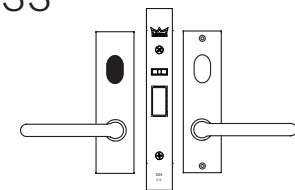

ST9602 KIT1T S30 DOUBLE CYLINDER ENTRY LOCK SSS

TIMBER DOOR KIT INCLUDING –

- ST9602 Mortice Lock
- 6600/30 & 6601/30 Plate Furniture
- 2 x 9650C-DX Cams
- 2 x 9650C-DZ Cams
- 2 x 9630 Oval Cylinder (if ordered with cylinders)
- Can be supplied keyed alike

ST9602 KIT3T S30 ENTRANCE AND OFFICE LOCK SSS

TIMBER DOOR KIT INCLUDING –

- ST9602 Mortice Lock
- 6600/30 & 6603/30 Plate Furniture
- 9650C-DW Cam
- 9640SA-DZ Snib Adaptor
- 9630 Oval Cylinder (if ordered with cylinder)
- Can be supplied keyed alike

ST9602 KIT5T S30 PASSAGE LATCH SSS

TIMBER DOOR KIT INCLUDING –

- ST9604 Passage Latch
- 6605/30 & 6606/30 Plate Furniture

ST9602 KIT6T S30 CLASSROOM AND STOREROOM LOCK SSS

TIMBER DOOR KIT INCLUDING –

- ST9602 Mortice Lock
- 6600/30 & 6606/30 Plate Furniture
- 9650C-DX Cam
- 9650C-DZ Cam
- 9630 Oval Cylinder (if ordered with cylinders)
- Can be supplied keyed alike

ST9602 KIT1A S30 DOUBLE CYLINDER ENTRY LOCK SSS

ALUMINIUM DOOR KIT INCLUDING –

- ST9602 Mortice Lock
- 6600/30 & 6601/30 Plate Furniture
- 2 x 9650C-DX Cams
- 2 x 9650C-DZ Cams
- 9660-41 Aluminium fixing kit
- 2 x 9630 Oval Cylinder (if ordered with cylinders)
- Can be supplied keyed alike

ST9602 KIT3A S30 ENTRANCE AND OFFICE LOCK SSS

ALUMINIUM DOOR KIT INCLUDING –

- ST9602 Mortice Lock
- 6600/30 & 6603/30 Plate Furniture
- 9650C-DW Cam
- 9640SA-DZ Snib Adaptor
- 9660-41 Aluminium fixing kit
- 9630 Oval Cylinder (if ordered with cylinder)
- Can be supplied keyed alike

ST9602 KIT5A S30 PASSAGE LATCH SSS

ALUMINIUM DOOR KIT INCLUDING –

- ST9604 Passage Latch
- 6605/30 & 6606/30 Plate Furniture
- 9660-41 Aluminium fixing kit

ST9602 KIT6A S30 CLASSROOM & STOREROOM LOCK SSS

ALUMINIUM DOOR KIT INCLUDING –