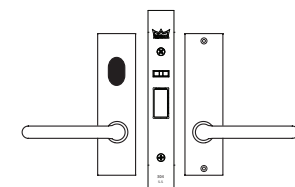

ST9602 KIT1T S30 DOUBLE CYLINDER ENTRY LOCK SSS

TIMBER DOOR KIT INCLUDING –

- ST9602 Mortice Lock
- 6600/30 & 6601/30 Plate Furniture
- 2 x 9650C-DX Cams
- 2 x 9650C-DZ Cams
- 2 x 9630 Oval Cylinder (if ordered with cylinders)
- Can be supplied keyed alike

ST9602 KIT3T S30 ENTRANCE AND OFFICE LOCK SSS

TIMBER DOOR KIT INCLUDING –

- ST9602 Mortice Lock
- 6600/30 & 6603/30 Plate Furniture
- 9650C-DW Cam
- 9640SA-DZ Snib Adaptor
- 9630 Oval Cylinder (if ordered with cylinder)
- Can be supplied keyed alike

ST9602 KIT5T S30 PASSAGE LATCH SSS

TIMBER DOOR KIT INCLUDING –

- ST9604 Passage Latch
- 6605/30 & 6606/30 Plate Furniture

ST9602 KIT6T S30 CLASSROOM AND STOREROOM LOCK SSS

TIMBER DOOR KIT INCLUDING –

- ST9602 Mortice Lock
- 6600/30 & 6606/30 Plate Furniture
- 9650C-DX Cam
- 9650C-DZ Cam
- 9630 Oval Cylinder (if ordered with cylinders)
- Can be supplied keyed alike

ST9602 KIT1A S30 DOUBLE CYLINDER ENTRY LOCK SSS

ALUMINIUM DOOR KIT INCLUDING –

- ST9602 Mortice Lock
- 6600/30 & 6601/30 Plate Furniture
- 2 x 9650C-DX Cams
- 2 x 9650C-DZ Cams
- 9660-41 Aluminium fixing kit
- 2 x 9630 Oval Cylinder (if ordered with cylinders)
- Can be supplied keyed alike

ST9602 KIT3A S30 ENTRANCE AND OFFICE LOCK SSS

ALUMINIUM DOOR KIT INCLUDING –

- ST9602 Mortice Lock
- 6600/30 & 6603/30 Plate Furniture
- 9650C-DW Cam
- 9640SA-DZ Snib Adaptor
- 9660-41 Aluminium fixing kit
- 9630 Oval Cylinder (if ordered with cylinder)
- Can be supplied keyed alike

ST9602 KIT5A S30 PASSAGE LATCH SSS

ALUMINIUM DOOR KIT INCLUDING –

- ST9604 Passage Latch
- 6605/30 & 6606/30 Plate Furniture
- 9660-41 Aluminium fixing kit

ST9602 KIT6A S30 CLASSROOM & STOREROOM LOCK SSS

ALUMINIUM DOOR KIT INCLUDING –