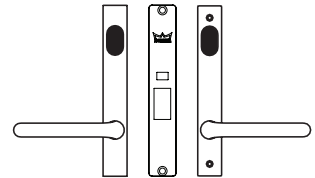

DORMA'S MORTICE LOCKS COMBINED WITH COASTAL SERIES PLATE FURNITURE PROVIDE THE PERFECT DOOR PACKAGE.

Y DORMA mortice lock kits for both timber and aluminium doors provide a hassle free way of ordering a lock and lever set. These kits provide a simple solution for the most common commercial entry applications and are conveniently packaged in one box for ease of supply. The kits come complete with a Mortice Lockset, Plate Door Furniture, Cylinder Cams and where applicable a Snib Adaptor and Oval Cylinder.

Kit Options						
Lock Type	Kit	Door Type	Furniture	Lever type	Cylinder	Finish
ST9602	1-Double Cylinder	A-Aluminium	S-6600	30-Noosa Lever	Std-Keyed To Differ	SSS
ST9212	3-Cylinder & Turn	T-Timber	S-6400		KA-Keyed Alike	
	5-Passage Latch				NC-No Cylinder	
	6-Cylinder Outside					

Y *For technical details about the products contained in this brochure please refer to our ST9600 Series II, ST9200 Series and Coastal Series brochures.

ST9212 KIT1 S30 DOUBLE CYLINDER ENTRY LOCK SSS

ALUMINIUM DOOR KIT INCLUDING –

- ST9212 Mortice Lock
- 6400/30 & 6401/30 Plate Furniture
- 2 x 9650C-DX Cams
- 2 x 9650C-DZ Cams
- 2 x 9630 Oval Cylinder (if ordered with cylinders)
- Can be supplied keyed alike