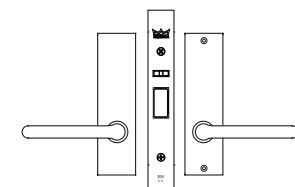

ST9602 KIT5A S30 PASSAGE LATCH SSS

ALUMINIUM DOOR KIT INCLUDING –

- ST9604 Passage Latch
- 6605/30 & 6606/30 Plate Furniture
- 9660-41 Aluminium fixing kit

ST9602 KIT6A S30 CLASSROOM & STOREROOM LOCK SSS

ALUMINIUM DOOR KIT INCLUDING –

- ST9602 Mortice Lock
- 6600/30 & 6606/30 Plate Furniture
- 9650C-DX Cam
- 9650C-DZ Cam
- 9660-41 Aluminium fixing kit
- 9630 Oval Cylinder (if ordered with cylinders)
- Can be supplied keyed alike