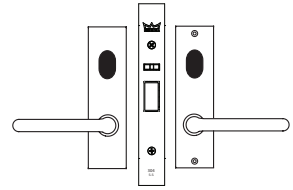

ST9602 KIT1T S30 DOUBLE CYLINDER ENTRY LOCK SSS

TIMBER DOOR KIT INCLUDING –

- ST9602 Mortice Lock
- 6600/30 & 6601/30 Plate Furniture
- 2 x 9650C-DX Cams
- 2 x 9650C-DZ Cams
- 2 x 9630 Oval Cylinder (if ordered with cylinders)
- Can be supplied keyed alike

ST9602 KIT3T S30 ENTRANCE AND OFFICE LOCK SSS

TIMBER DOOR KIT INCLUDING –

- ST9602 Mortice Lock
- 6600/30 & 6603/30 Plate Furniture
- 9650C-DW Cam
- 9640SA-DZ Snib Adaptor
- 9630 Oval Cylinder (if ordered with cylinder)
- Can be supplied keyed alike