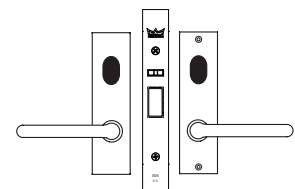

ST9602 KIT3A S30 ENTRANCE AND OFFICE LOCK SSS

ALUMINIUM DOOR KIT INCLUDING –

- ST9602 Mortice Lock
- 6600/30 & 6603/30 Plate Furniture
- 9650C-DW Cam
- 9640SA-DZ Snib Adaptor
- 9660-41 Aluminium fixing kit
- 9630 Oval Cylinder (if ordered with cylinder)
- Can be supplied keyed alike