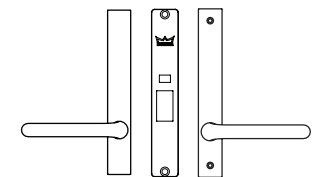

ST9212 KIT5 S30 PASSAGE LATCH SSS

ALUMINIUM DOOR KIT INCLUDING –

- ST9212 Mortice Lock
- 6405/30 & 6406/30 Plate Furniture