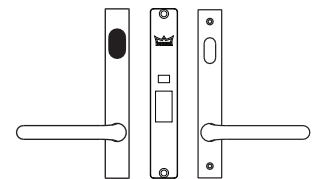

ST9212 KIT3 S30 OFFICE LOCK SSS

ALUMINIUM DOOR KIT INCLUDING –

- ST9212 Mortice Lock
- 6400/30 & 6403/30 Plate Furniture
- 9650C-DW Cam
- 9640SA-DZ Snib Adaptor
- 9630 Oval Cylinder (if ordered with cylinder)
- Can be supplied keyed alike