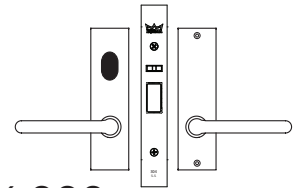

ST9602 KIT1A S30 DOUBLE CYLINDER ENTRY LOCK SSS

ALUMINIUM DOOR KIT INCLUDING –

- ST9602 Mortice Lock
- 6600/30 & 6601/30 Plate Furniture
- 2 x 9650C-DX Cams
- 2 x 9650C-DZ Cams
- 9660-41 Aluminium fixing kit
- 2 x 9630 Oval Cylinder (if ordered with cylinders)
- Can be supplied keyed alike