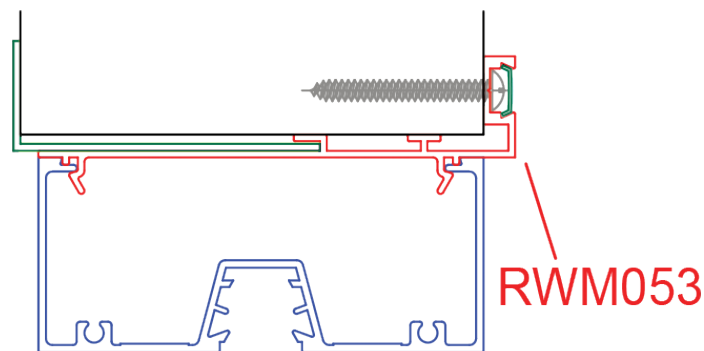

KLASSICVIEW PRODUCT BULLETIN

Date: 18 October 2018
Product: Concealed Face Fix Adapter
(RWM052, RWM053)

CODE	DESCRIPTION / APPLICATION	LENGTH
RWM052	53mm CONCEALED FACE FIX ADAPTER	5.4m
	<ul style="list-style-type: none"> - Face fix adapter conceals all fixings - Covering of internals by variable angles to suit frame and wall depth - Suitable for all 53mm Darley Systems and can be used in applications such as caravans, work sheds and outside patio areas. 	
RWM053	101.6mm CONCEALED FACE FIX ADAPTER	5.4m
	<ul style="list-style-type: none"> - Face fix adapter conceals all fixings - Covering of internals by variable angles to suit frame and wall depth - Suitable for all 101.6mm Darley Systems and can be used in applications such as caravans, work sheds and outside patio areas. 	