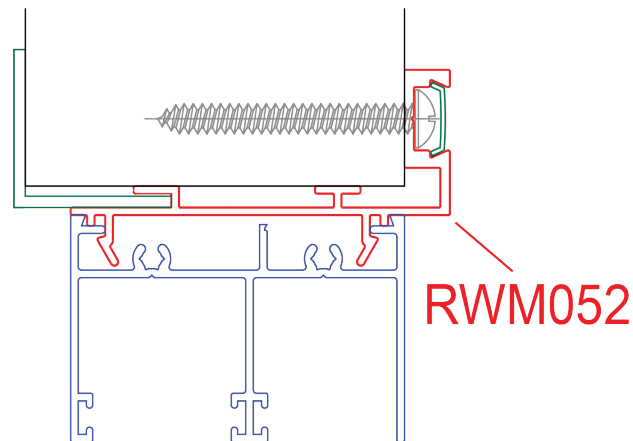

KLASSICVIEW PRODUCT BULLETIN

Date: 18 October 2018
Product: Concealed Face Fix Adapter
(RWM052, RWM053)

CODE	DESCRIPTION / APPLICATION	LENGTH
RWM052	53mm CONCEALED FACE FIX ADAPTER	5.4m
	<ul style="list-style-type: none"> - Face fix adapter conceals all fixings - Covering of internals by variable angles to suit frame and wall depth - Suitable for all 53mm Darley Systems and can be used in applications such as caravans, work sheds and outside patio areas. 	
RWM053	101.6mm CONCEALED FACE FIX ADAPTER	5.4m
	<ul style="list-style-type: none"> - Face fix adapter conceals all fixings - Covering of internals by variable angles to suit frame and wall depth - Suitable for all 101.6mm Darley Systems and can be used in applications such as caravans, work sheds and outside patio areas. 	