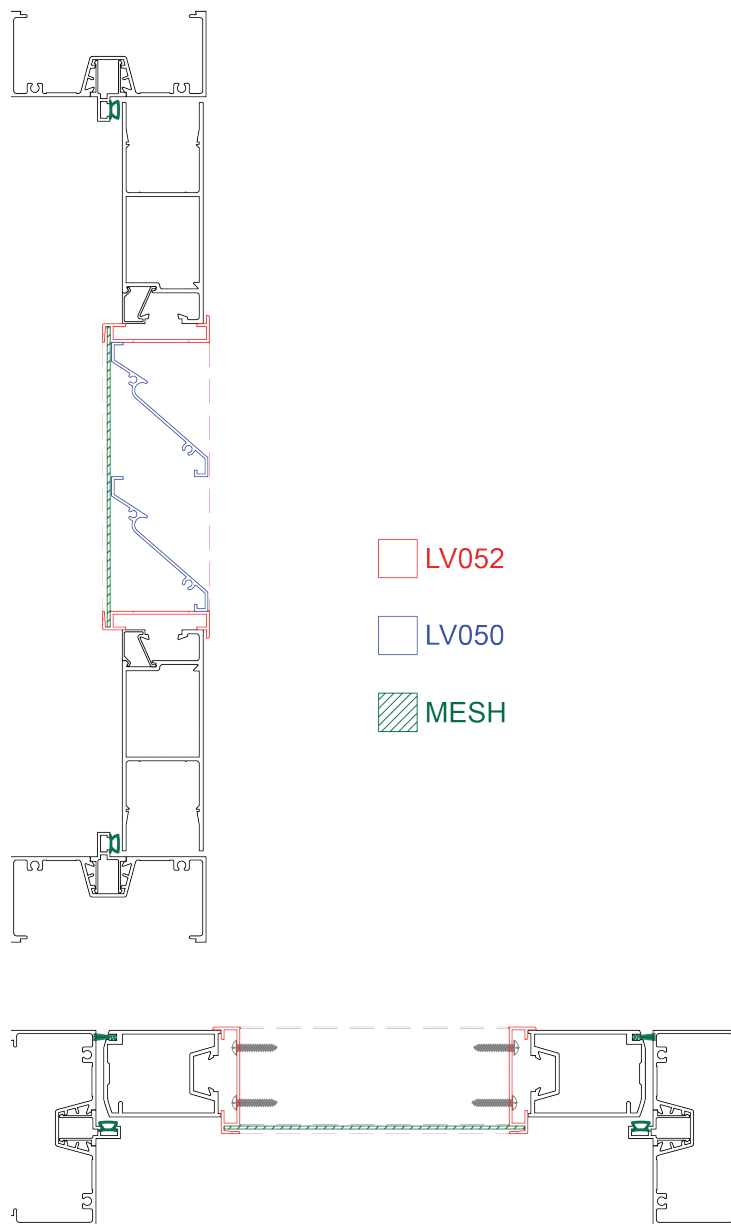

Date: 18 October 2018
 Product: Louvre Blade Insert (LV052)

CODE	DESCRIPTION / APPLICATION	LENGTH
LV052	LOUVRE BLADE INSERT	6m
	<ul style="list-style-type: none"> - Pre-assembled and slots into any of our 45mm hinge doors - Allows for airflow through hinged doors for ventilation - Can insert mesh for insect protection, including DVA, Perfguard and Screenguard. 	